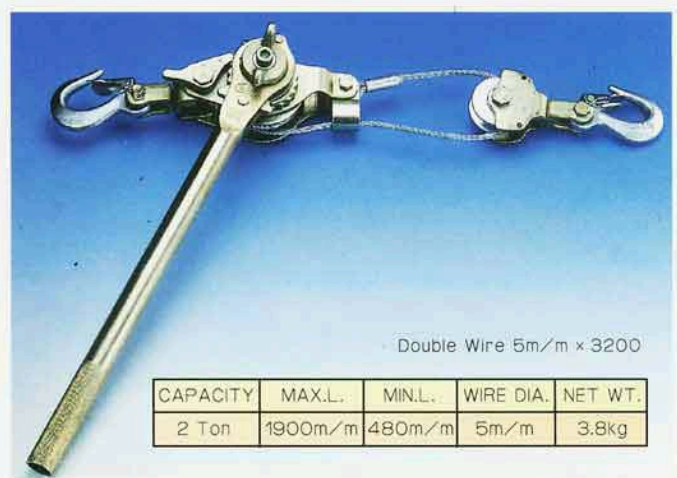

RATCHET PULLER

MODEL 1000

MODEL 1500

MODEL P1500

MODEL 2000

MODEL 1030 Ratchet Puller Set 1 Ton Puller

MODEL 1040 Ratchet Puller Set 1 Ton Puller

MODEL 1506 Ratchet Puller Set 1.5 Ton Puller

MODEL 1509 Ratchet Puller Set 1.5 Ton Puller