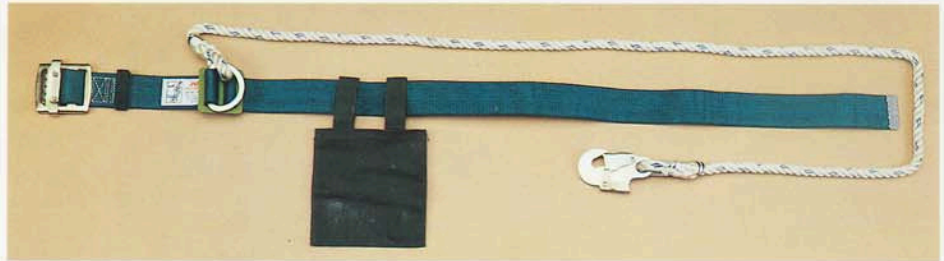

HARU SAFETY BELT

MODEL HC-10

(for single-line suspension only)
 Nylon Life Line
 dia. 13mm, length 1,500mm
 (including hook)
 Nylon Body Belt(twill fabric)
 width 50mm, length 1,150mm
 weight approx. 900g

MODEL HC-12

(for single suspension only)
 Nylon Life Line
 dia. 13mm, length 1,500mm
 Nylon Body Belt(twill fabric)
 width 50mm, length 1,200mm
 weight approx. 1000g
 Safety belt with 12mm dia. life line
 is also available.

MODEL HC-15

(for single-line suspension only)
 Nylon Life Line
 dia. 13mm, length 1,500mm
 Nylon Body Belt(twill fabric)
 width 50mm, length 1,200mm
 weight approx. 1300g
 Safety belt with 12mm dia. life line
 is also available.

(for both U-shaped and single-line suspension)
 Nylon Life Line
 dia. 16mm, length 2,200mm
 Nylon Inner Belt
 width 75mm, length 700mm
 Nylon Outer Belt
 width 45mm, length 1,200mm
 weight approx. 2,200g